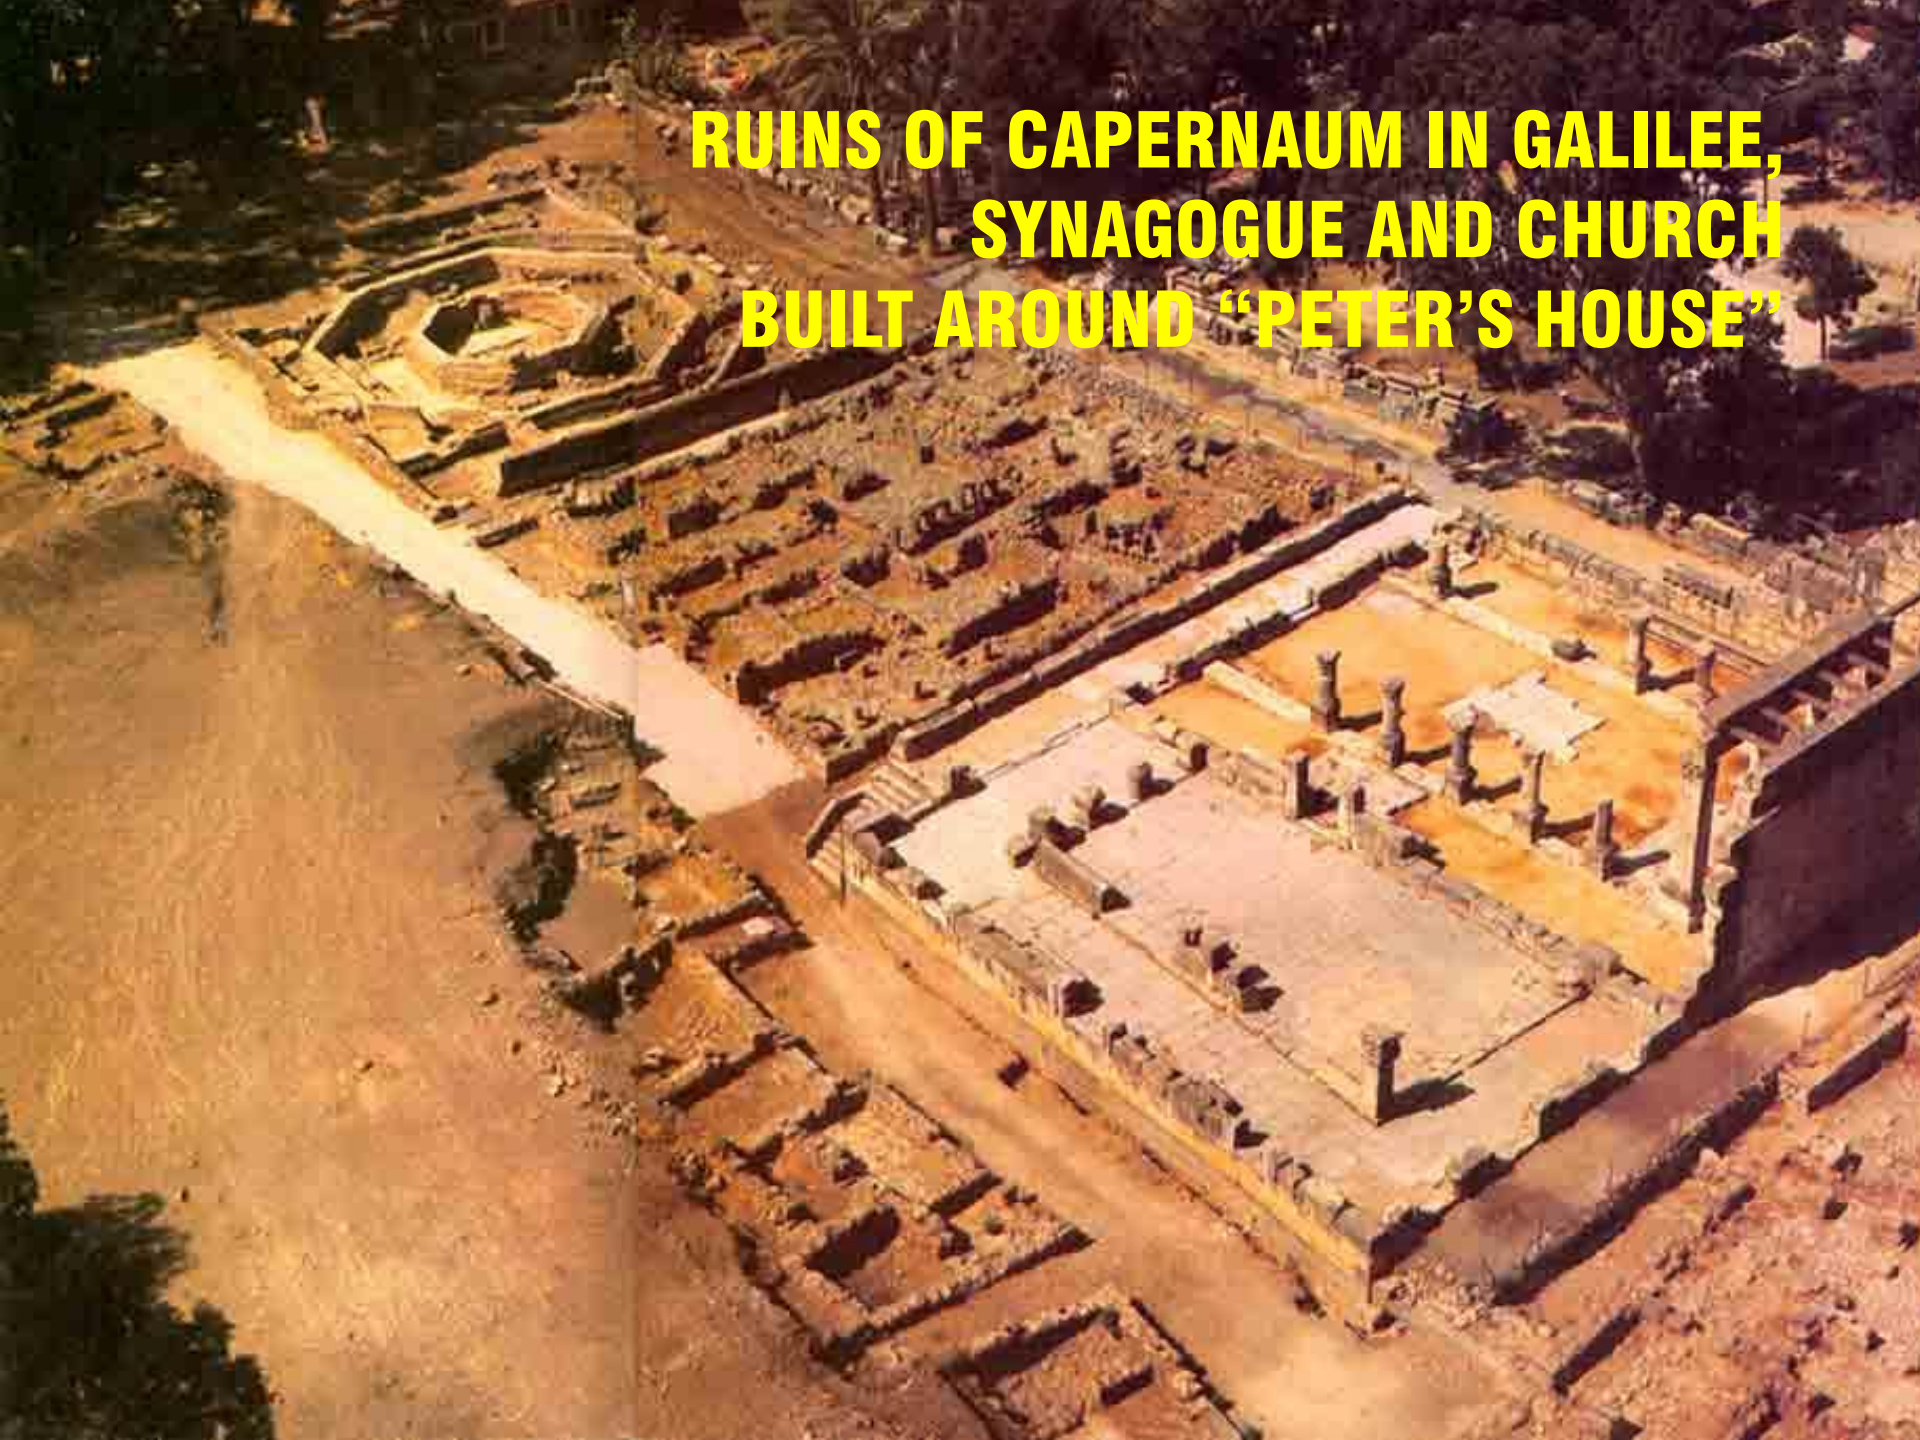

CHURCH OF THE NATIVITY, BETHLEHEM

WINE AMPHORA

DEAD SEA SCROLL FRAGMENT

**RUINS OF CAPERNAUM IN GALILEE,
SYNAGOGUE AND CHURCH
BUILT AROUND "PETER'S HOUSE"**

**RUINS OF CAPERNAUM IN GALILEE,
SYNAGOGUE AND CHURCH
BUILT AROUND "PETER'S HOUSE"**

COMPUTER RENDERING OF CAPERNAUM FROM ARCHEOLOGICAL RUINS

**STONE JAR
FOUND AT
KHIRBET
KANA IN
2004**

MODEL OF FIRST CENTURY TEMPLE

MODEL OF CAIAPHAS' PALACE

THE CHURCH OF THE HOLY SEPULCHRE DIAGRAM