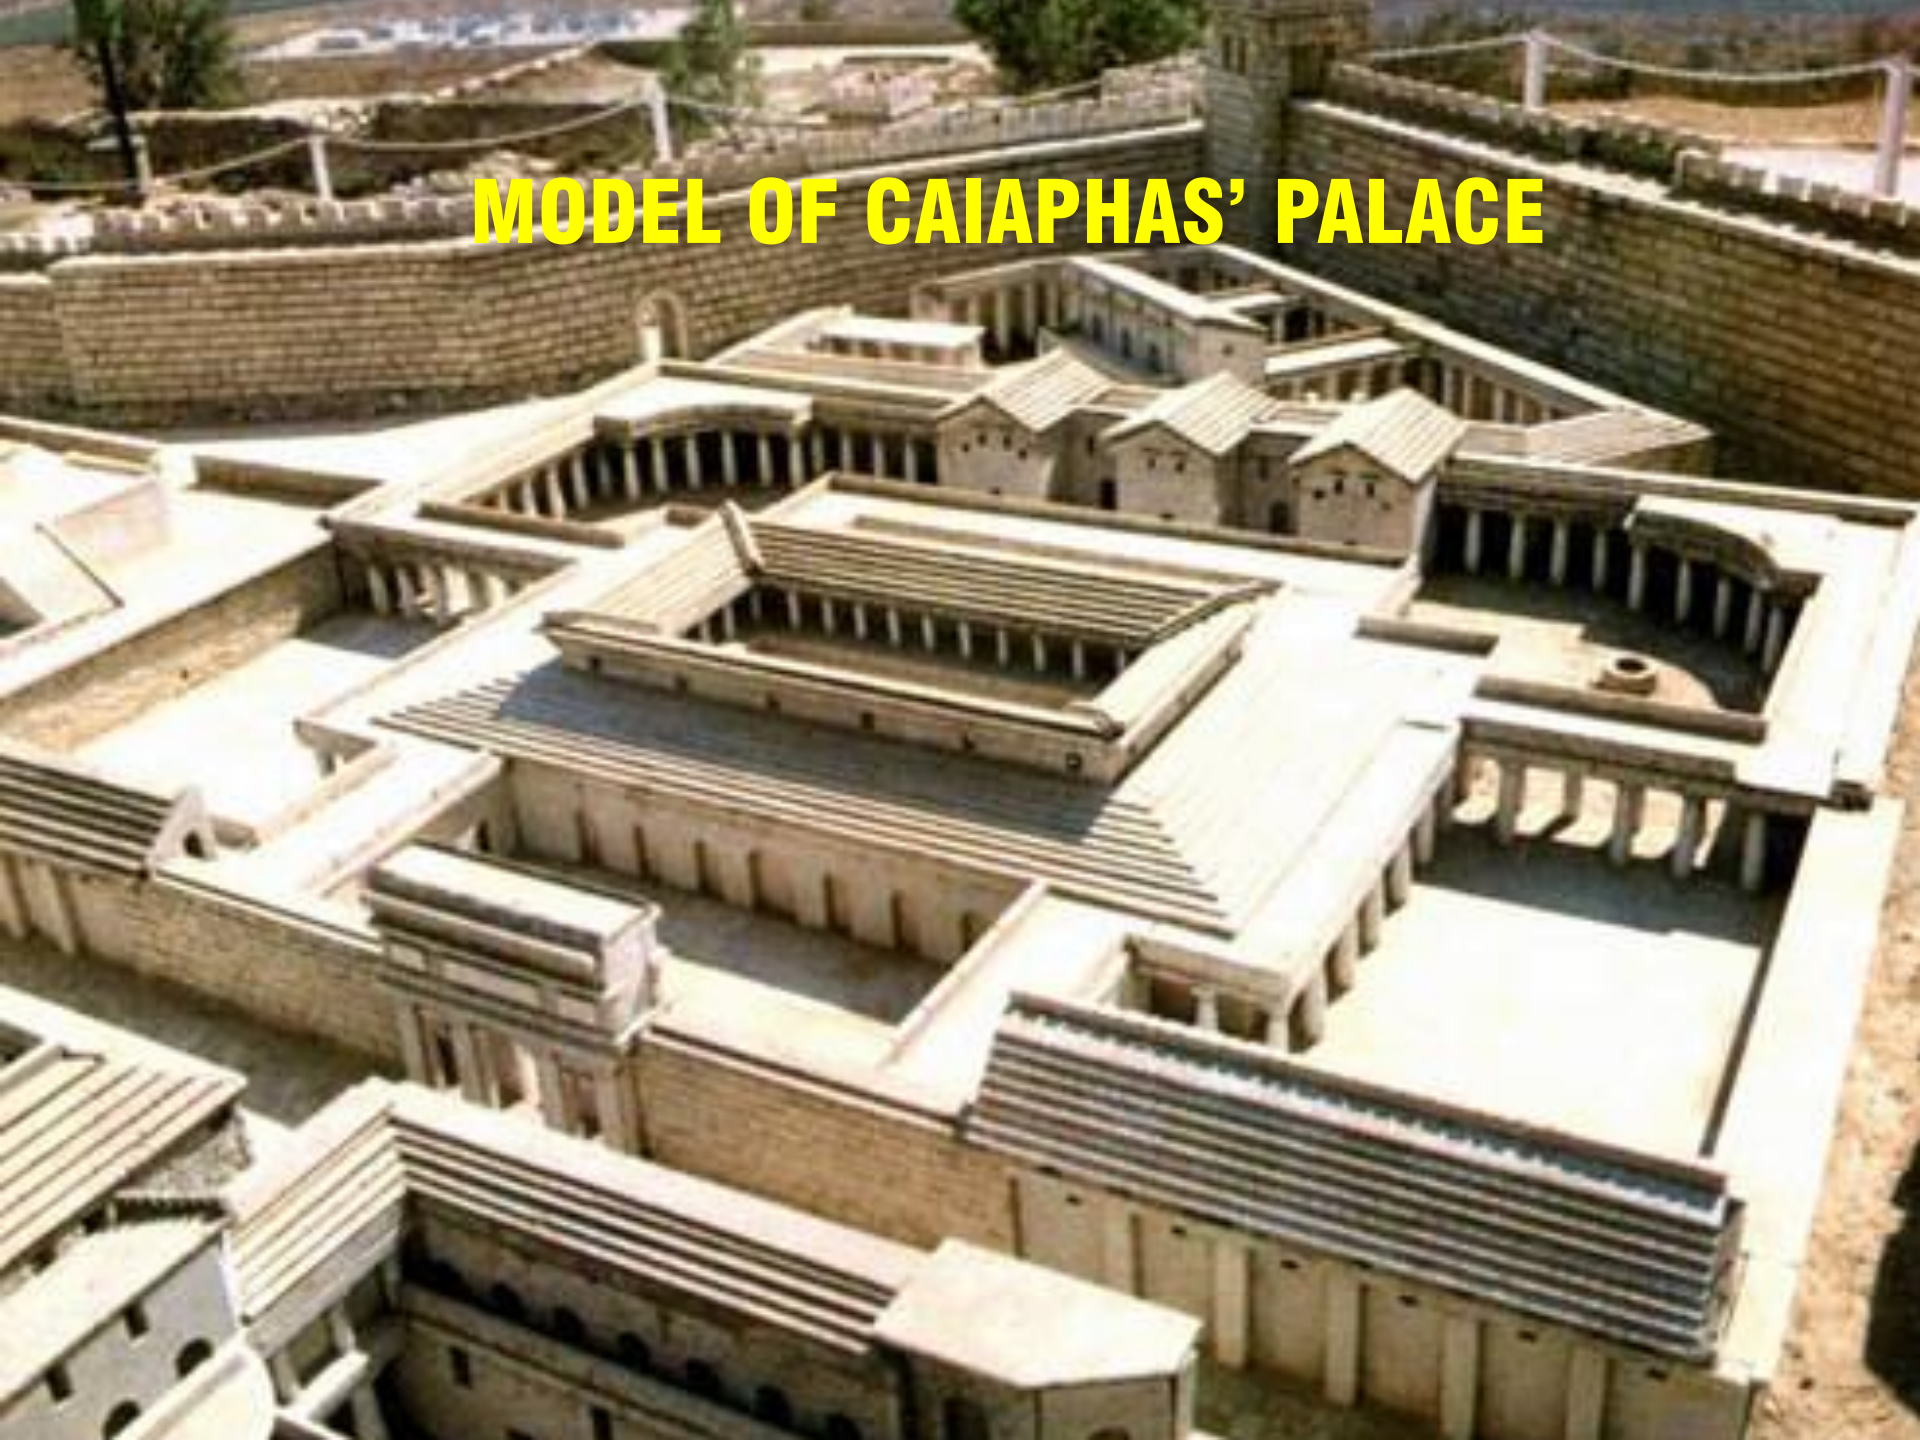

CHURCH OF THE NATIVITY, BETHLEHEM

WINE AMPHORA

DEAD SEA SCROLL FRAGMENT

**RUINS OF CAPERNAUM IN GALILEE,
SYNAGOGUE AND CHURCH
BUILT AROUND "PETER'S HOUSE"**

**RUINS OF CAPERNAUM IN GALILEE,
SYNAGOGUE AND CHURCH
BUILT AROUND "PETER'S HOUSE"**

COMPUTER RENDERING OF CAPERNAUM FROM ARCHEOLOGICAL RUINS

**STONE JAR
FOUND AT
KHIRBET
KANA IN
2004**

MODEL OF FIRST CENTURY TEMPLE

MODEL OF CAIAPHAS' PALACE

THE CHURCH OF THE HOLY SEPULCHRE DIAGRAM